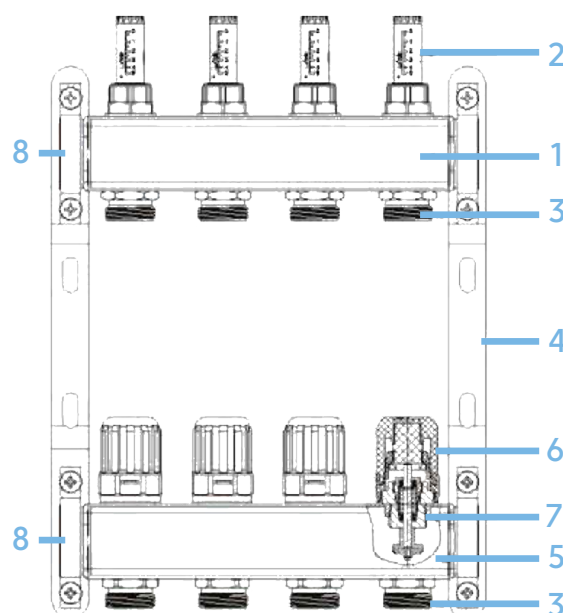

Stainless steel manifold

Harmoni Manifolds have been designed specifically for water heating systems, including underfloor heating and radiator systems.

The flow bar of a manifold is equipped with flow regulating valves on each port, which are manually adjusted to set the flow rate (L/min) accurately for each port. The return bar of manifold features shut-off valves that restrict the flow to each port. A thermal actuator can manually adjust or control this.

MANIFOLD

1	Manifold flow bar
2	Flow regulation valve
3	Circuit connection outlet
4	Bracket
5	Manifold return bar
6	Manifold valve isolator
7	Circuit isolation valve
8	Main connection outlet

MATERIALS

Body	Stainless Steel
Seals	EPDM
Handles	ABS
Springs	Stainless Steel
Brackets	Stainless Steel
Adaptors	Brass

FEATURES & BENEFITS

- Supplied pre-mounted on installation brackets
- Euroconus connections. A range of fittings are available to suit most UK pipe sizes
- Taconova flow meters with isolating valves included

DIMENSIONS

Manifold	Dimension A	Dimension B	Dimension C	Dimension D	Dimension E	Dimension F	Dimension Pump*
2 Port	210mm	50mm	155mm	85mm	40mm	280mm	150mm
3 Port	210mm	50mm	205mm	85mm	40mm	330mm	
4 Port	210mm	50mm	255mm	85mm	40mm	380mm	
5 Port	210mm	50mm	305mm	85mm	40mm	430mm	
6 Port	210mm	50mm	355mm	85mm	40mm	480mm	
7 Port	210mm	50mm	405mm	85mm	40mm	530mm	
8 Port	210mm	50mm	455mm	85mm	40mm	580mm	
9 Port	210mm	50mm	505mm	85mm	40mm	630mm	
10 Port	210mm	50mm	555mm	85mm	40mm	680mm	
11 Port	210mm	50mm	605mm	85mm	40mm	730mm	
12 Port	210mm	50mm	655mm	85mm	40mm	780mm	