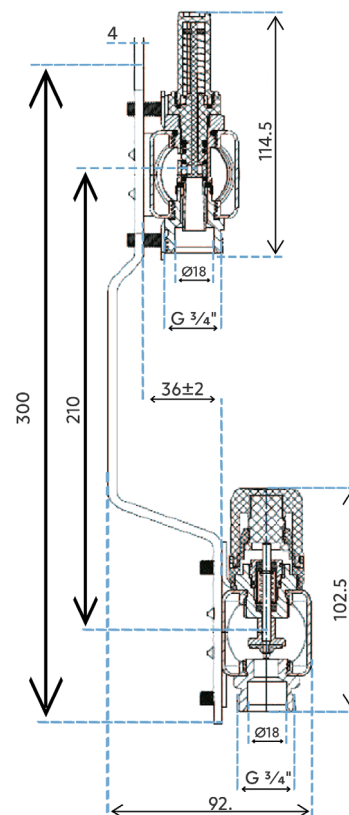

PERFORMANCE

Medium	Water, glycol solutions max. percentage of glycolis 30%
Working temperature range	5°C – 100°C
Maximum working pressure	10Bar
Flow meter scale	0L/min – 5L/min
Main connection outlets	1 in female
Circuit connection outlets	¾ in male

MANIFOLD

1	Manifold flow bar
2	Flow regulation valve
3	Circuit connection outlet
4	Bracket
5	Manifold return bar
6	Manifold valve isolator
7	Circuit isolation valve
8	Main connection outlet

MATERIALS

Body	Stainless Steel
Seals	EPDM
Handles	ABS
Springs	Stainless Steel
Brackets	Stainless Steel
Adaptors	Brass

DIMENSIONS

Manifold	Dimension A	Dimension B	Dimension C	Dimension D	Dimension E	Dimension F	Dimension Pump*
2 Port	210mm	50mm	155mm	85mm	40mm	280mm	150mm
3 Port	210mm	50mm	205mm	85mm	40mm	330mm	
4 Port	210mm	50mm	255mm	85mm	40mm	380mm	
5 Port	210mm	50mm	305mm	85mm	40mm	430mm	
6 Port	210mm	50mm	355mm	85mm	40mm	480mm	
7 Port	210mm	50mm	405mm	85mm	40mm	530mm	
8 Port	210mm	50mm	455mm	85mm	40mm	580mm	
9 Port	210mm	50mm	505mm	85mm	40mm	630mm	
10 Port	210mm	50mm	555mm	85mm	40mm	680mm	
11 Port	210mm	50mm	605mm	85mm	40mm	730mm	
12 Port	210mm	50mm	655mm	85mm	40mm	780mm	

*This measurement must be added to **Dimension F** for full width of manifold setup

Edison House
 Edison Close
 Ransomes Europark
 Ipswich, Suffolk IP3 9GU
 United Kingdom

Tel: 01473 559088
 Fax: 01473 276678
 Email: sales@harmoniheating.co.uk
 Web: www.harmoniheating.co.uk