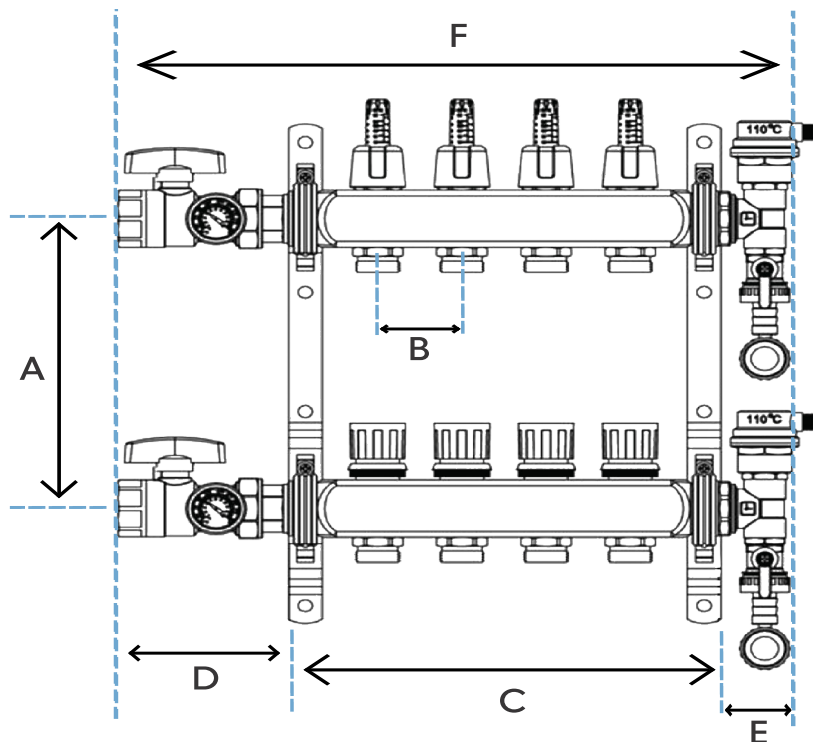

Stainless steel manifold

Harmoni Manifolds have been designed specifically for water heating systems, including underfloor heating and radiator systems.

The flow bar of a manifold is equipped with flow regulating valves on each port, which are manually adjusted to set the flow rate (L/min) accurately for each port. The return bar of manifold features shut-off valves that restrict the flow to each port. A thermal actuator can manually adjust or control this.

MANIFOLD

1	Manifold flow bar
2	Flow regulation valve
3	Circuit connection outlet
4	Bracket
5	Manifold return bar
6	Manifold valve isolator
7	Circuit isolation valve
8	Main connection outlet

MATERIALS

Body	Stainless Steel
Seals	EPDM
Handles	ABS
Springs	Stainless Steel
Brackets	Stainless Steel
Adaptors	Brass

FEATURES & BENEFITS

- Supplied pre-mounted on installation brackets
- Euroconus connections. A range of fittings are available to suit most UK pipe sizes
- Taconova flow meters with isolating valves included

DIMENSIONS

Manifold	Dimension A	Dimension B	Dimension C	Dimension D	Dimension E	Dimension F	Dimension Pump*
2 Port	210mm	50mm	155mm	85mm	40mm	280mm	150mm
3 Port	210mm	50mm	205mm	85mm	40mm	330mm	
4 Port	210mm	50mm	255mm	85mm	40mm	380mm	
5 Port	210mm	50mm	305mm	85mm	40mm	430mm	
6 Port	210mm	50mm	355mm	85mm	40mm	480mm	
7 Port	210mm	50mm	405mm	85mm	40mm	530mm	
8 Port	210mm	50mm	455mm	85mm	40mm	580mm	
9 Port	210mm	50mm	505mm	85mm	40mm	630mm	
10 Port	210mm	50mm	555mm	85mm	40mm	680mm	
11 Port	210mm	50mm	605mm	85mm	40mm	730mm	
12 Port	210mm	50mm	655mm	85mm	40mm	780mm	