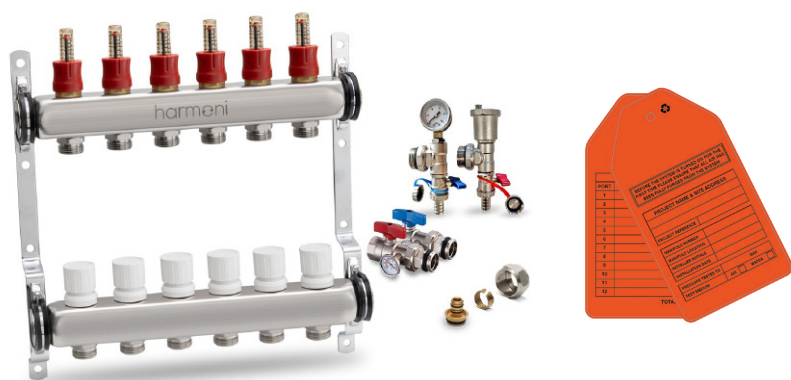

Stainless steel manifold

Harmoni Manifolds have been designed specifically for water heating systems, including underfloor heating and radiator systems.

The flow bar of a manifold is equipped with flow regulating valves on each port, which are manually adjusted to set the flow rate (L/min) accurately for each port. The return bar of manifold features shut-off valves that restrict the flow to each port. A thermal actuator can manually adjust or control this.

PERFORMANCE

Medium	Water, glycol solutions max. percentage of glycolis 30%
Working temperature range	5°C – 100°C
Maximum working pressure	10Bar
Flow meter scale	0L/min – 5L/min
Main connection outlets	1 in female
Circuit connection outlets	¾ in male

MANIFOLD

1	Manifold flow bar
2	Flow regulation valve
3	Circuit connection outlet
4	Bracket
5	Manifold return bar
6	Manifold valve isolator
7	Circuit isolation valve
8	Main connection outlet

MATERIALS

Body	Stainless Steel
Seals	EPDM
Handles	ABS
Springs	Stainless Steel
Brackets	Stainless Steel
Adaptors	Brass

FEATURES & BENEFITS

- Supplied pre-mounted on installation brackets
- Euroconus connections. A range of fittings are available to suit most UK pipe sizes
- Taconova flow meters with isolating valves included