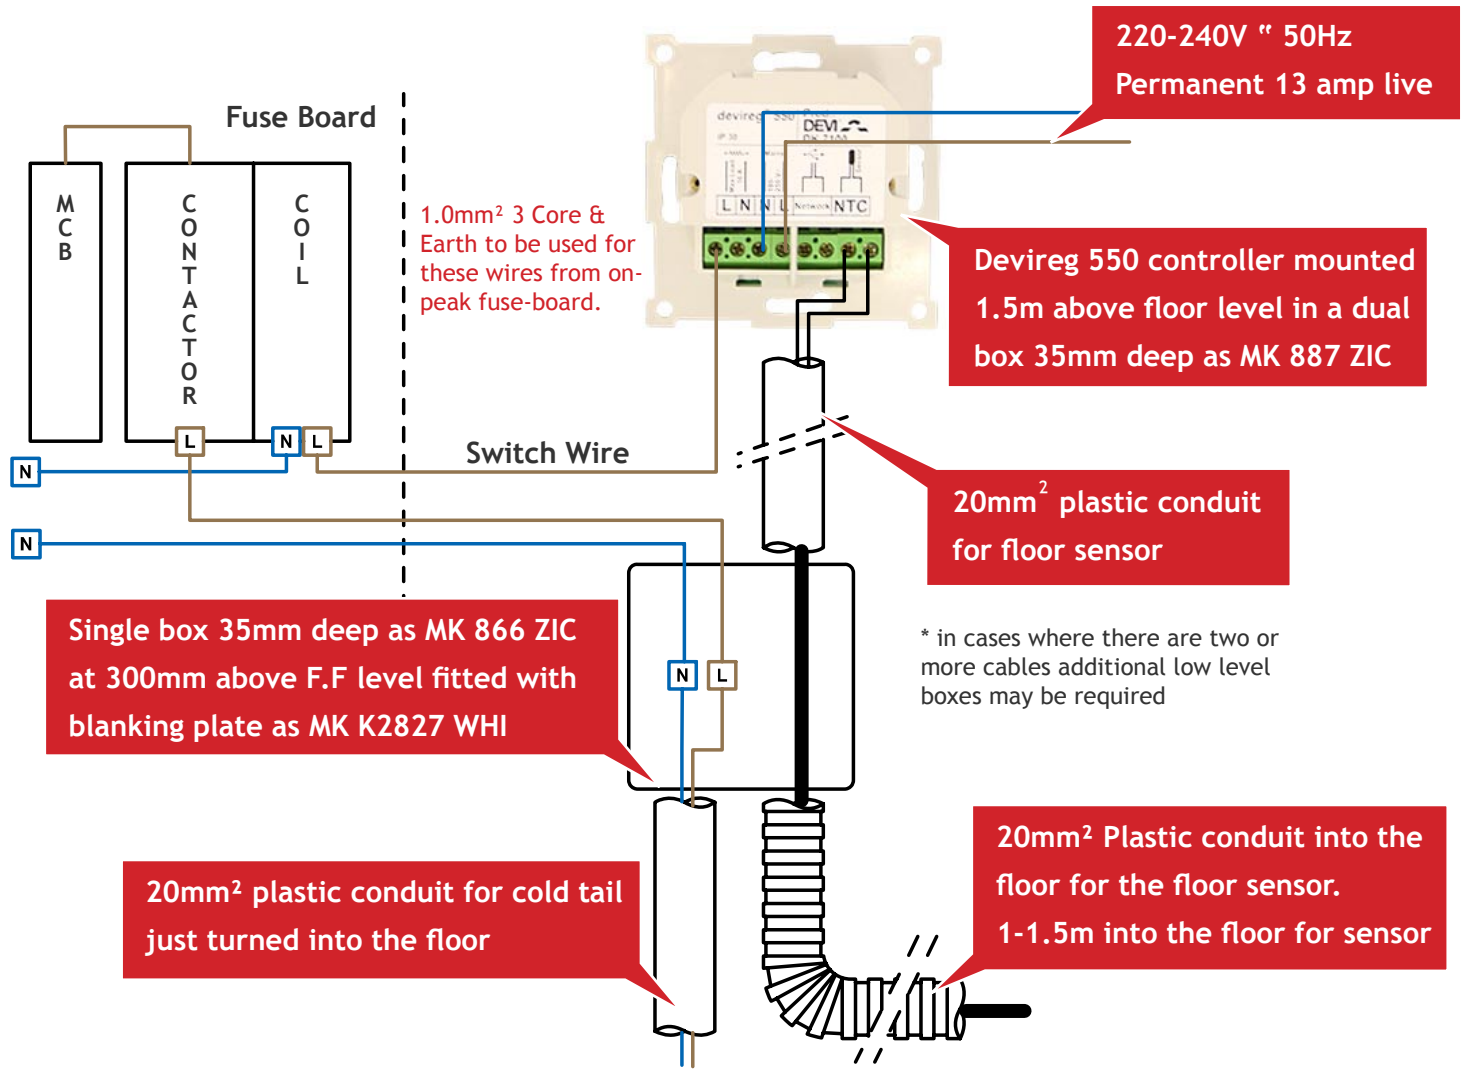

carcase wiring requirements for Devimat above 23m² concrete & 35m² timber floors using the Devireg 550 controller

Need Assistance?
 Call Underfloor Heating (UK) on 01473 280 444.
 We're always happy to help.